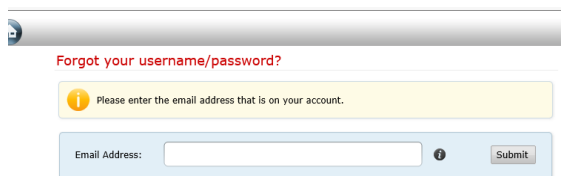

- You will receive an e-mail with a **temporary** username and password (this could take a few minutes)
- Return to the "Online Registration" page and log in with this information
- You will be prompted to set a new PASSWORD then USERNAME