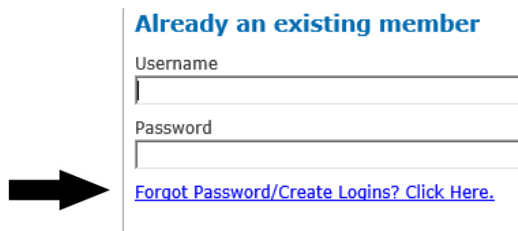

- Enter your e-mail address (this must match what we have in the club system)